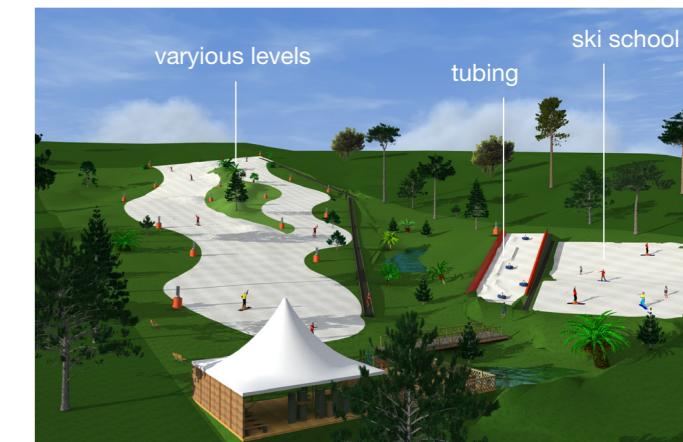

new summer activities

for connecting slopes

sport & leisure events

ski school

in low sections of the resort

ski school

aerial platter
chair lifts
cable car

The only perfect alternative to **SNOW**
365 days of the year

Snow parks, Ski and Snowboard slopes, Tubing, Free style, Nordic ski, ... including scalable options such as half/ quarter pipes, turns, ramps, bumps, etc.

Flexibility

AstroTurf® artificial snow surfaces are available in **rolls** of PE matting, offering **ease of installation** and flexibility.

Project management

Business planning
Technical support
Safety protocol

Why invest in artificial snow sports?

Worldwide positive trend

Anywhere All year round

Artificial ski slopes can be designed to suit any location, **indoors** or **outdoors**, in a natural **mountainous environment** or in an **urban location**.

Fun for all

AstroTurf® offers an appealing snow sports environment, suited to **all ages and abilities**. A well designed installation will also be sure to attract a wide range of **spectators**, eager to enjoy the excitement and entertaining atmosphere.