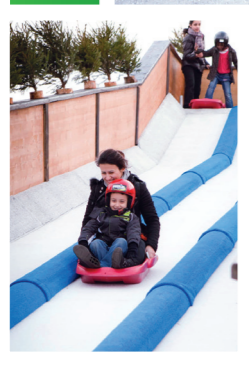

new summer activities

for connecting slopes

sport & leisure events

ski school

in low sections of the resort

ski school

aerial platter
chair lifts
cable car

The only perfect alternative to **SNOW**
365 days of the year

Bring the mountains to the people

Ski and snowboard

Ski school

For connecting slopes

New summer activities

Tubing

Enlarge the season

Aerial platter, chair lifts and cable car

Why is AstroTurf® the best choice?

Complete product range

The unique structure of AstroTurf® snow surfaces, offers grip and/or slide to suit the requirements of each type of snow sport. **Speed** for leisure activities. **Speed and control** for traditional skiing and snowboarding.

AstroTurf® is the ideal surface on which to learn to ski

According to ski instructors, AstroTurf® encourages learners of all ages to develop an **optimal technique**.

Adapted to suit your project

Temporary or **Permanent**
Simple or **Complex**